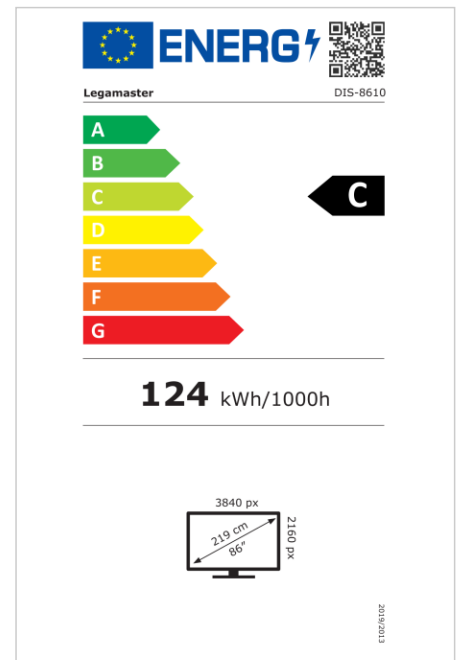

- Free OTA updates
- Landscape/Portrait Support
- Haze level 25%
- Integrated Videowall tool up to 3x3
- Integrated rotation sensor
- Compatible with E-Share Casting solution
- Android 11
- USB-C (65W + DP 1.2)
- 1x HDMI output
- 3x HDMI input
- OPS slot
- 1% for the Planet certified

Art.No. **7-805110-86-CH**

GTIN **8713797107105**

DISCOVER 2 professional display

DIS-8610 CH

Display

- Display diagonal: 86 inch
- Display technology: LCD
- Panel type: IPS
- Backlight type: Direct LED
- Display resolution: 3840 x 2160 px | 4K Ultra HD
- Display brightness: 500 cd/m²
- Display number of colours: 1.073 billion colours
- Contrast ratio (static): 1200:1
- Contrast ratio (dynamic): 5000:1
- Aspect ratio: 16:9
- Display refresh rate: 60 fps
- Response time: 8 ms
- Viewing angle: H: 178° / V: 178°
- Display control: IR remote controller, Ethernet, RS-232C
- Lifespan: 50000 Hours
- Durability: 18/7
- Screen orientation: Landscape, Portrait

Power

- Power supply: AC | 100 - 240 V | 50/60 Hz
- Power consumption (sleep mode): 0.5 W
- Power consumption (standby): 0.5 W
- Energy efficiency class (HDR): C
- Energy efficiency scale: A to G

Operational conditions